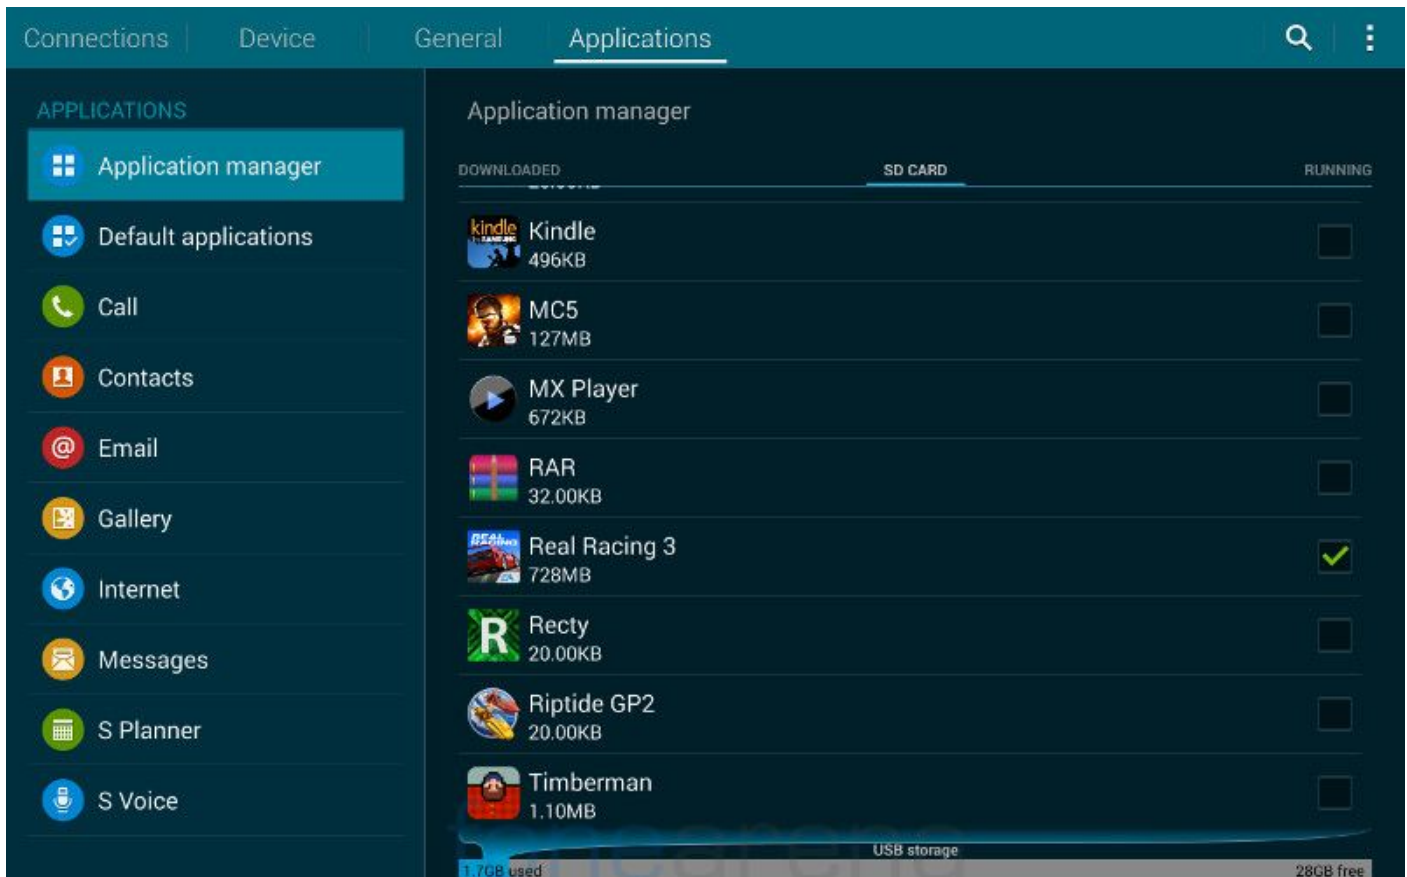

SAMSUNG

How to move apps to sd samsung galaxy s3

Document has moved here

Sadly, it appears at least some apps might store their DATA on the phone, even after you move the app to SD. Here's how i tested this: 0. Use app when.. Even apps that you CAN move to the external SD card will only move SOME of the data, parts of the app has to reside in system storage, it may be the App.. SAMSUNG Hier finden Sie den Original Samsung Galaxy S3 mini Akku EB-F1M7. Vertrauen Sie auf Originalware von Samsung.. 19 December How to use Samsung s Smart Switch to move to a Galaxy smartphone from Android or iOS The vast jungle of Android - a land, laden with so many.. Die Gear S3 ist eine Smartwatch in Fliegerruhrentoptik, in der innovative Funktionen und edles Design eine harmonische und zeitlos schöne Einheit bilden.. Welcome to the second installment of our Solutions for Samsung Galaxy S5 SD, MicroSD Card Problems troubleshooting series. The SD card problems covered in.. Samsung Galaxy S3 / S2 (SIII, SII): Move your photos & videos to your SD Card If you have questions please comment. And if this tutorial was.. *** NOTE 3 GIVEAWAY *** We take a look at how to move Photos / Images that you have taken with you camera app on your.. The Samsung Galaxy S3 has become the most successful Android phone of all time. More than 50 million units have shipped but now it s been supersceded by.. This post seeks to guide you through backing up your data saved in your Samsung Galaxy S3 as it is always imperative they are kept safe especially if you.