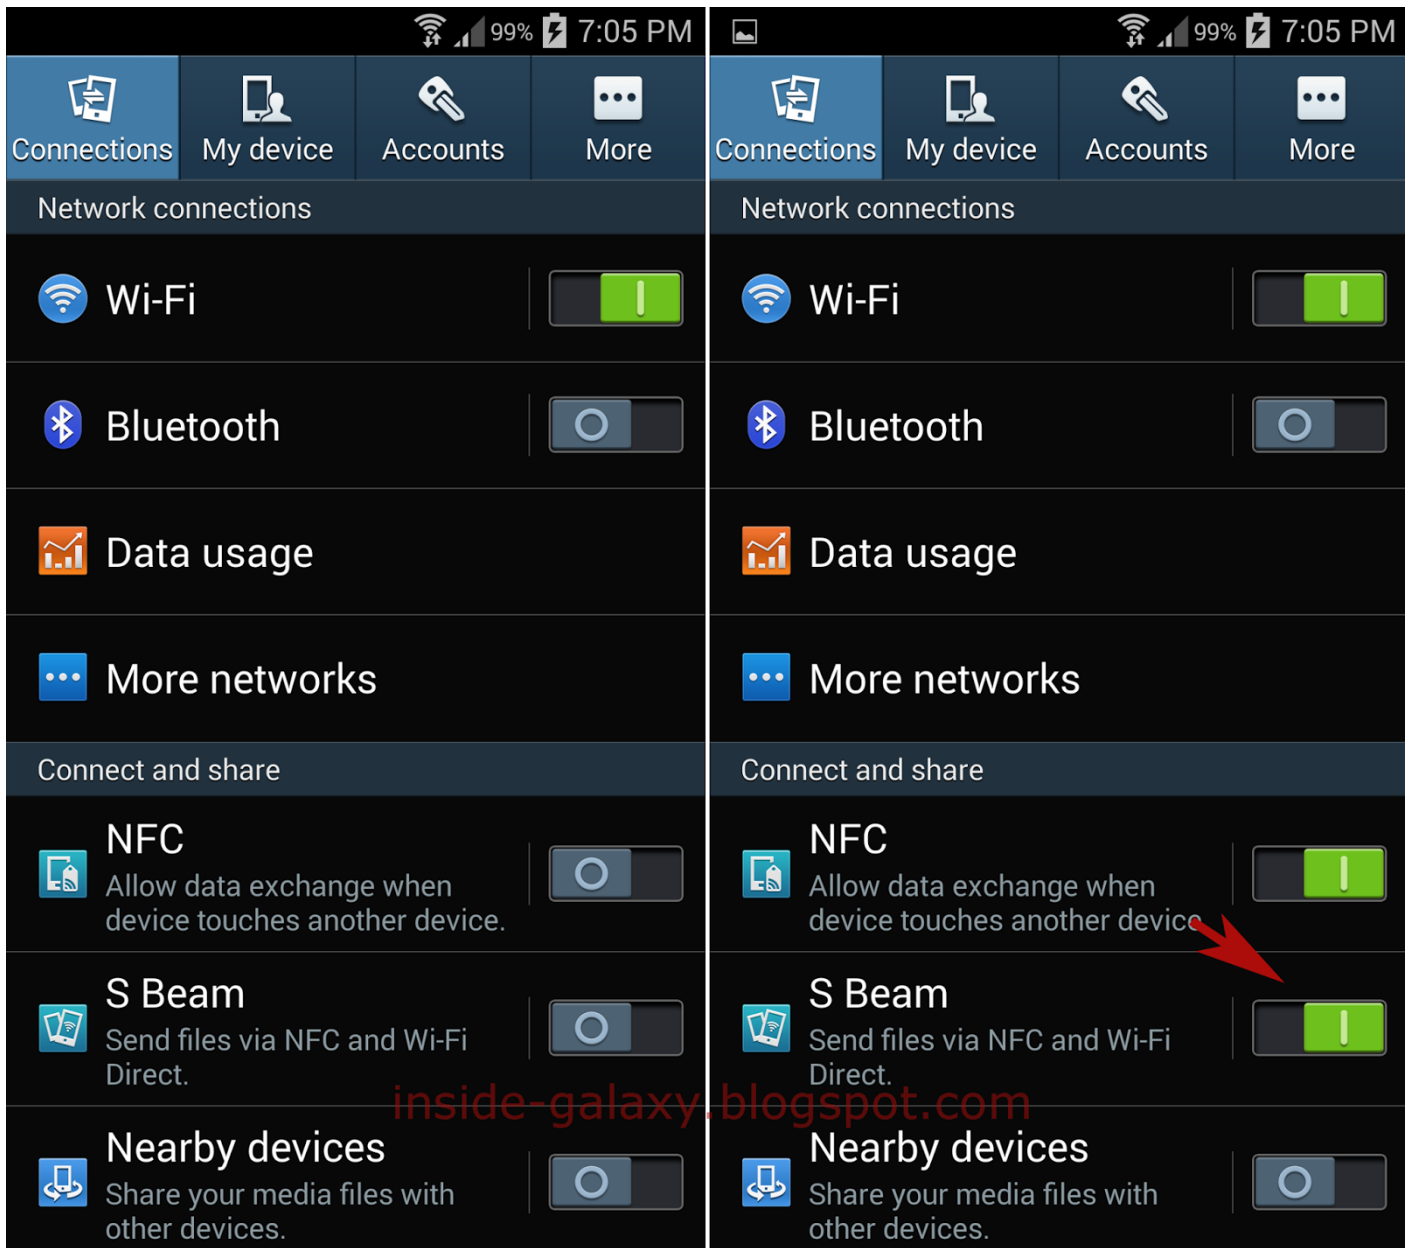

SAMSUNG

How to nfc samsung galaxy s4

Document has moved here →

In this video i demonstrate how the NFC Feature works on the new samsung galaxy s4!! PLEASE RATE SUBSCRIBE FOR MORE VIDEOS!! Follow me on.. Transferring files using NFC. Want to transfer files using NFC (Near Field Communication)? It s easy, but you need to turn on NFC before you can use this.. Das Galaxy S4 stellt das Flaggship von Samsung für 2013 dar. Ein Doppel-Quadcore sorgt für Leistung und das 5-Zoll-Super-AMOLED-Display für die.. Galaxy S4, first with a new Broadcom nfc controller chip? Samsung's "traditional" plastic body design and very nice hardware specifications.. To enable or disable the NFC feature of your Samsung Galaxy S4, follow the below procedure: From the Homescreen, click on the Menu button Go to Settings.. The Samsung Galaxy S4 is the Korean phone maker's latest flagship device and started appearing in stores at the end of April 2013. The Galaxy S4 features.. In diesem Video zeige ich euch wie ihr NFC Tags an eurem Samsung Galaxy S4 nutzen könnt. Natürlich funktionieren die NFC Tags auch an anderen.. How to send a picture by NFC from my Samsung Galaxy S4; How to send a picture by NFC on my Samsung Galaxy Note II; How to turn NFC

on and off on my HTC One. Android Beam uses near field communication (NFC) to send and receive information wirelessly. You can quickly send a picture, or other file, from your.. Turning NFC on my mobile phone on or off. If you want to use NFC (Near Field Communication), you need to turn on NFC. Follow these easy instructions.