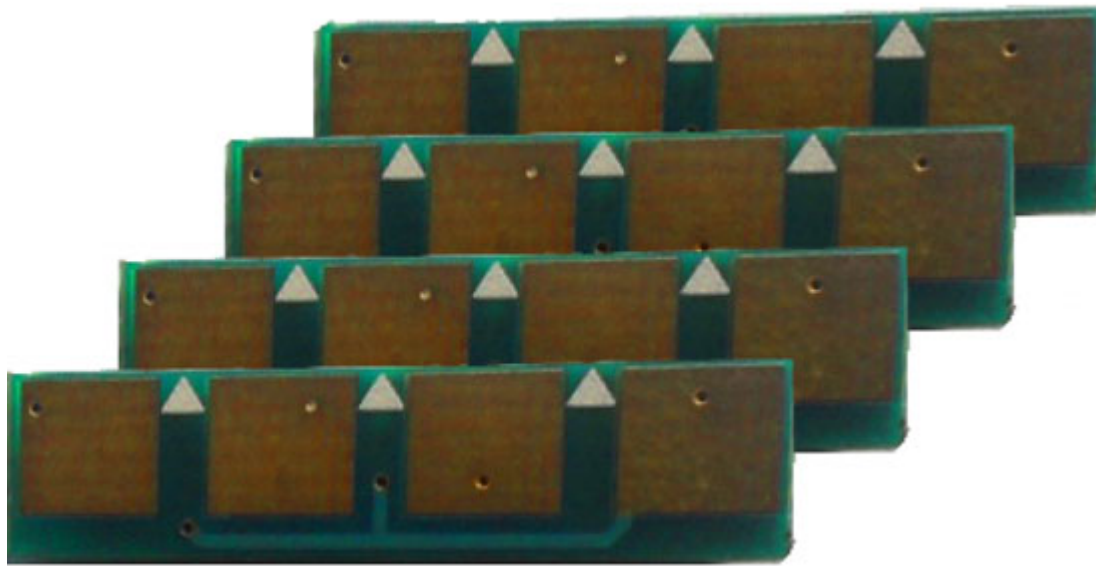

SAMSUNG

How to reset samsung clp-325w

Document has moved here

Note: AdBlock will hide valuable INFO PROCEDURE from this, If you dont see any notes at begining(de-activate AdBlock). I found that cleaning.. Intro: Samsung CLP-365w Laser Printer DIY Imaging Drum Unit reset. This article describes how to get your Samsung printer working again without shelling.. Que significa Reset a una impresora?..Descubrelo aqui!! En este video realizo el procedimiento para Resetear con exito mi Impresora Samsung.. How to reset low toner message for DCP-7060, DCP-7060D, DCP-7065DN AIO printer. I am the happy owner of a Samsung CLP-315 laser printer. It is a fantastic printer for the price. Things were going great until it came time to replace the.. SAMSUNG Descubra a fantástica gama de Impresoras e Multifunções Samsung!. Samsung Original Zubehör. Alles rund um Samsung Verbrauchsmaterialien und Optionen für Samsung Drucker, Multifunktionsgeräte und Faxer. □□□□□□□□□□□□ □□□□□□□ □□□□□□□ Printer □□□□□□□□ □□□□□□□.