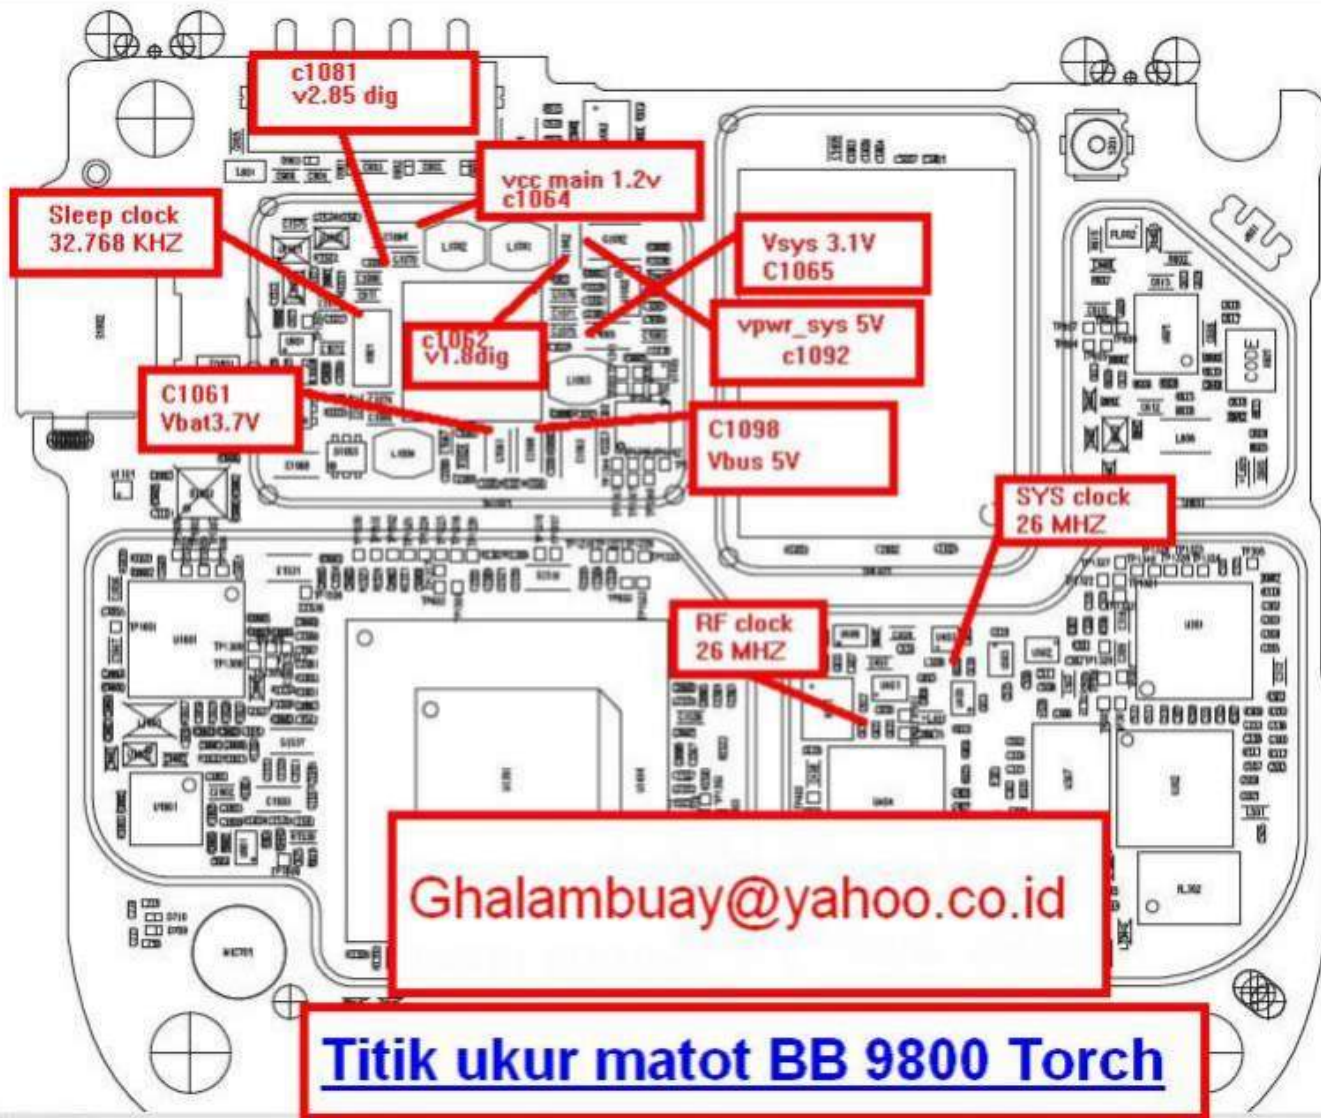

SAMSUNG

Tips reset samsung champ

Document has moved here

The City of Isle is a small resort community located on the southeast end of Mille Lacs Lake, only two hours north of Minneapolis. Isle's business.. Simple.Sleek.Social • 2.8 inch 262K Colours QVGA (240 x 320) TFT LCD display • Microsoft® Exchange ActiveSync® and Dictionary (English.. 1 NVR Champ Specification Version 3.0.0 release date_2016.3 12 / 6 NVR Champ Specification NVR Champ System Diagram Main Features □ Linux embedded.. Here is some information on Roomba Battery Maintenance and Troubleshooting tips that I gathered since I have been here, hope these help you: ROOMBA BATTERY.. Service codes for different models of Samsung mobile phones. If you are a user of Samsung's Galaxy 10.1 Android tablet, then chances are that you have already gone through exasperating moments trying to.. This guide was originally posted by Golfdriver97 (with some additional posts in the thread which you may want to read). I ve just updated the. UNLOCK SAMSUNG SIM PHONE LOCK 100% WORKING CHAMP, GT3262 3300 GALAXY ANY SAMUNG MOBILE A TO Z SERIES - Duration: 2:31. Ankush Sharma 528,641 views. I am the happy owner of a Samsung CLP-315 laser printer. It is a fantastic printer for the price. Things were going great until it came time to replace the.. How to Reset mobiles, reset code Nokia, Samsung, LG, Micromax is found here step by step with photos.